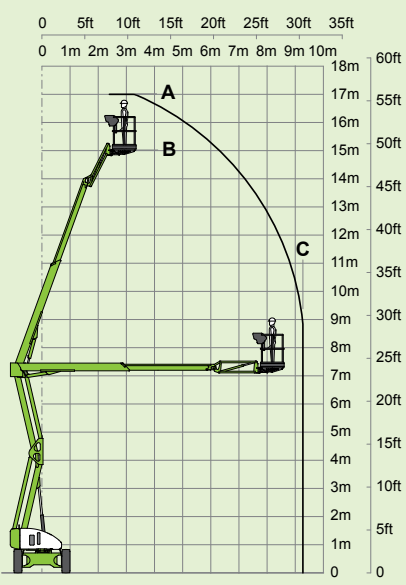

(A) 17.2m
56ft 6in

(B) 15.2m
50ft

(C) 9.4m
31ft

225kg
500lbs

1.8m x 0.85m
5ft 11in x 2ft 9in

150°

180°

(D) 2.1m
6ft 11in

(F) 2m
6ft 7in

(H) 4.8m
15ft 9in

(J) 6.35m
20ft 10in

6km/h
3.7mph

3.7m
12ft 2in

45%
24°

5000kg
11020lbs

HYBRID

SiOPS® toughcage

niftylift

Chalkdell Drive, Shenley Wood,
Milton Keynes, MK5 6GF
England, United Kingdom
+44 (0)1908 223456
sales@niftylift.com
www.niftylift.com