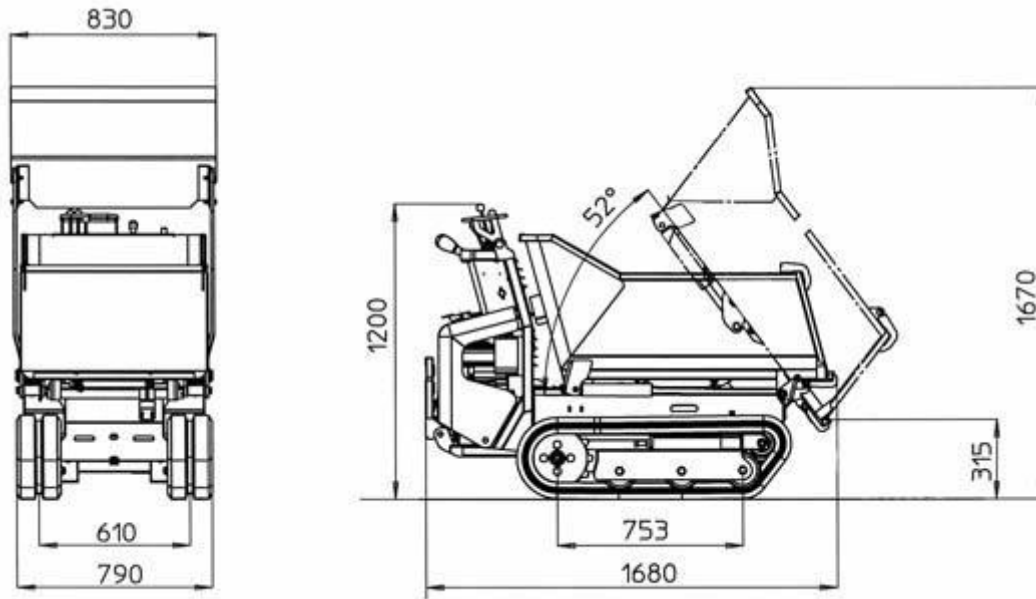

Gehl RD6 Tracked Skip Loader Specification

Skip Dimensions	
Length (mm)	1,190
Width (mm)	610
Height (mm)	387
Tracks	
Width (mm)	180
Length (mm)	720
Ground Pressure	
Empty / Loaded (°)	17/17
Speed	
Forwards / Backwards (kmh)	3.9
Machine	
Weight (kg)	360
Operating Load (kg)	500
Drive Hydraulics	
System Flow (l/min)	25
System Pressure (bar)	190
Hydraulic Reservoir (ltrs)	18
Engine	
Make	Honda
Kind Of Engine	Benzin
Power Output ma. (hp/KW)	5.5/4
@rpm	3.600
Cylinders	1
Fuel Capacity (Ltrs)	3.6